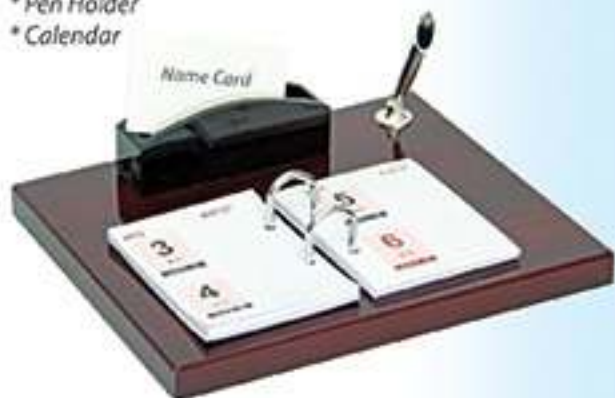

■ **W 1066** *Wooden 3 in 1 Desktop set*

- Name Card Holder
- Pen Holder
- Calendar