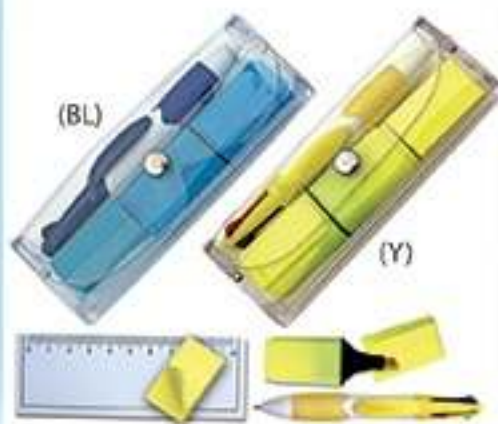

■ PS 2954 Stationery set

with Highlighter / 4 in 1 ball pen /
Ruler / Sticky notes