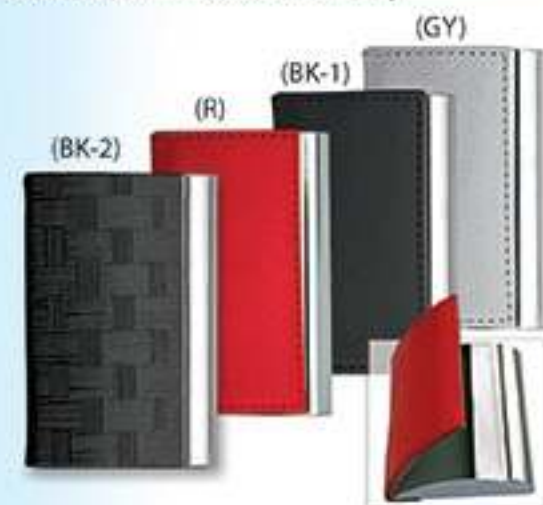

■ NCH 035

Colour: Black-1 / Black-2 / Red / Grey