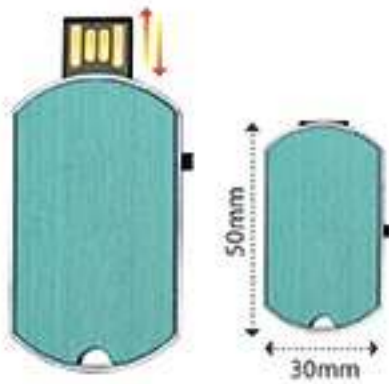

USB & HUBS series

Colour : Blue / White / Black / Green