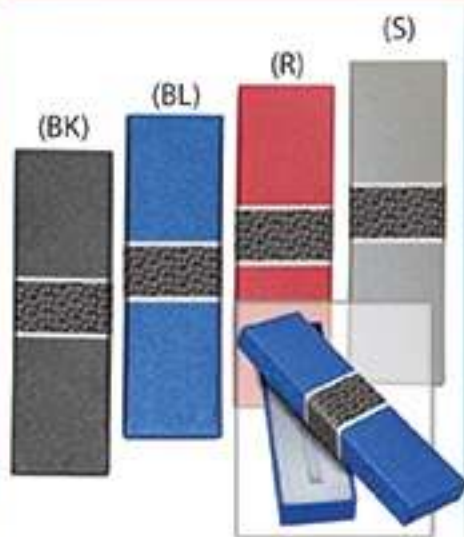

Gift Box

Series

■ B 09-II

■ B 22

■ B 25

■ B 26

■ B 303

■ B 39

Gift Box (for KEYCHAIN)
Size : 16cm(H) x 5.5cm(L) x 2cm(W)

■ Medal Box

Colour : Red
Size : 8.8cm x 8.8cm
Material: Paper